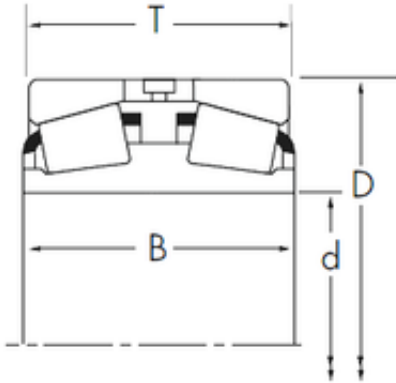

China 6203 Bearing Supplier

EE329119D/329172 Timken Tapered Roller Bearing Assembly

Bearing No. EE329119D/329172

Size	304.648x438.048x131.762 mm
Bore Diameter	304,648 mm
Outer Diameter	438,048 mm
Width	131,762 mm
d	304,648 mm
D	438,048 mm
T	131,762 mm
B	131,762 mm
R	3,3 mm
r	3,3 mm

EE329119D/329172 Bearing 2D drawings and 3D CAD models