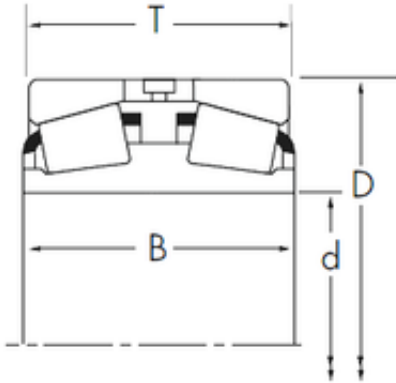

### EE221025D/221575 Timken Tapered Roller Bearing Assembly

Bearing No. EE221025D/221575

Size	260.35x400.05x119.06 mm
Bore Diameter	260,35 mm
Outer Diameter	400,05 mm
Width	119,06 mm
d	260,35 mm
D	400,05 mm
T	119,06 mm
B	114,3 mm
R	6,4 mm
r	6,4 mm

EE221025D/221575 Bearing 2D drawings and 3D CAD models