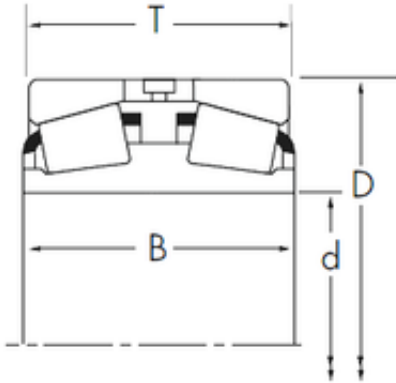

China 6203 Bearing Supplier

EE234157D/234215 Timken Tapered Roller Bearing Assembly

Bearing No. EE234157D/234215

Size	393.7x546.1x141.288 mm
Bore Diameter	393,7 mm
Outer Diameter	546,1 mm
Width	141,288 mm
d	393,7 mm
D	546,1 mm
T	141,288 mm
B	120,65 mm
R	3,3 mm
r	6,4 mm

EE234157D/234215 Bearing 2D drawings and 3D CAD models