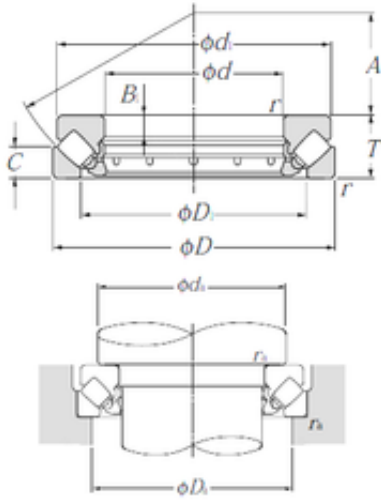

### 29388 NTN Thrust Spherical Roller Bearing

Bearing No. 29388

Size	440x680x145 mm
Bore Diameter	440 mm
Outer Diameter	680 mm
Width	145 mm
d	440 mm
D	680 mm
T	145 mm
B1	49 mm
C	70 mm
d1	655 mm
r min.	6 mm
A	245 mm
D1	548 mm
da min.	550 mm
Da max.	600 mm
ra max.	5 mm
Weight	195 Kg
Basic dynamic load rating (C)	3 800 kN
Basic static load rating (C0)	16 400 kN

29388 Bearing 2D drawings and 3D CAD models