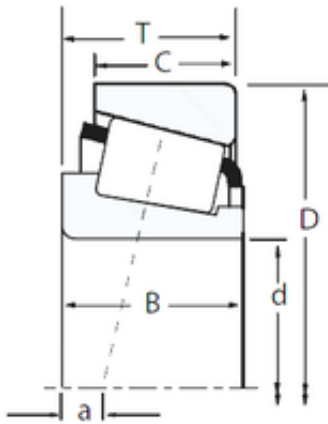

China 6203 Bearing Supplier

timken bearing L68149/L68110 I68149/10
Timken SET13 Bearing

Bearing No. L68149/L68110

L68149/L68110 Bearing 2D drawings and 3D CAD models

Size	34.987x59.131x15.875 mm
Bore Diameter	34,987 mm
Outer Diameter	59,131 mm
Width	15,875 mm
d	34,987 mm
D	59,131 mm
T	15,875 mm
B	16,764 mm
C	11,938 mm
R	0 mm
r	1,3 mm