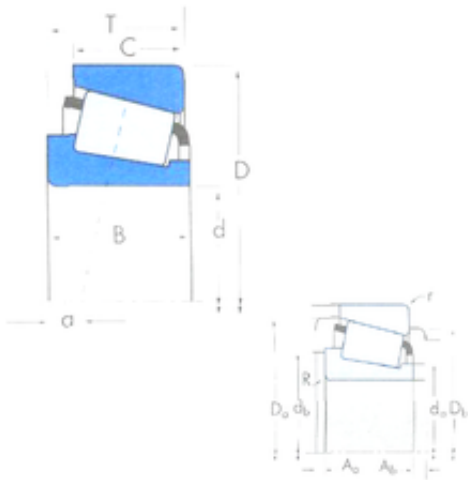

China 6203 Bearing Supplier

Good quality TIMKEN brand Tapered roller bearing L432349/L432310 L432348/L432310 3579/3525 P0 precision for Poland

Bearing No. L432349/L432310

Size	158.75x205.583x23.812 mm
Bore Diameter	158,75 mm
Outer Diameter	205,583 mm
Width	23,812 mm
d	158,75 mm
D	205,583 mm
T	23,812 mm
B	23,812 mm
C	18,258 mm
R	1,5 mm
r	1,5 mm
a	9,4 mm
Da	199 mm
db	168 mm
da	166 mm
Db	195 mm
Aa	2 mm
Ab	1,2 mm
Weight	1,92 Kg
Basic static load rating (C0)	280 kN
Factor (G1)	319,5
Factor (G2)	177,3
Factor (Cg)	0,0511
Factor (K)	1,57
Basic dynamic load rating	35,3

L432349/L432310 Bearing 2D drawings and 3D CAD models

China 6203 Bearing Supplier

(C90)	
Basic dynamic load rating (Ca90)	22,5
Basic dynamic load rating (C1)	136 kN
Calculation factor (e)	0,37