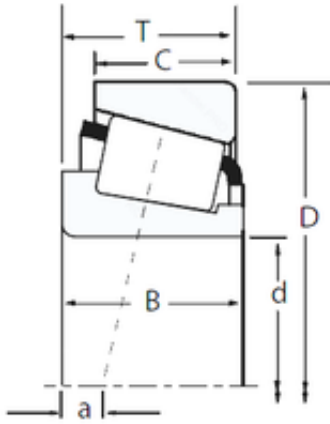

## China 6203 Bearing Supplier

hot sale high quality Tapered Roller Bearing  
30306 timken beraing

Bearing No. 30306

Size	30x72x20.75 mm
Bore Diameter	30 mm
Outer Diameter	72 mm
Width	20,75 mm
d	30 mm
D	72 mm
T	20,75 mm
B	19 mm
C	16 mm
R	1,5 mm
r	1,5 mm
Weight	0,39 Kg
Dynamic load rating radial (C)	67,7 kN
Calculation factor (e)	0,31

30306 Bearing 2D drawings and 3D CAD models