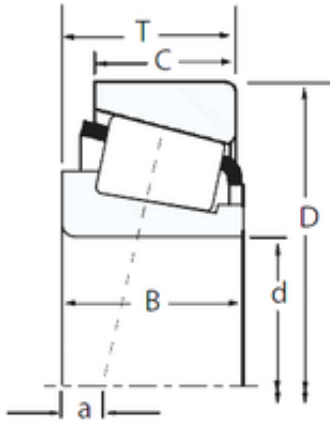

## China 6203 Bearing Supplier

High speed TIMKEN single row tapered roller bearing 32008X timken bearing price list

Bearing No. 32008X

Size	40x68x19 mm
Bore Diameter	40 mm
Outer Diameter	68 mm
Width	19 mm
d	40 mm
D	68 mm
T	19 mm
B	19 mm
C	14,5 mm
R	1 mm
r	1 mm
Weight	0,27 Kg
Dynamic load rating radial (C)	53,8 kN
Calculation factor (e)	0,38

32008X Bearing 2D drawings and 3D CAD models