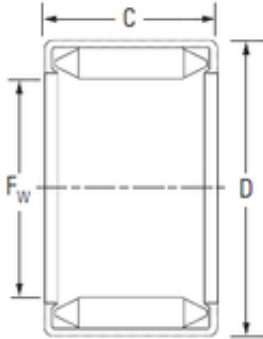

China 6203 Bearing Supplier

SKF Koyo Nrb Kzk Timken Ik B1212 Stainless Steel Open End Eccentric Needle Roller Bearing 17X24X25 Que Significa Tapered Needle Roller Bearing B-44 Nk30/20

Bearing No. B1212

Size	19.05x25.4x19.05 mm
Bore Diameter	19,05 mm
Outer Diameter	25,4 mm
Width	19,05 mm
Fw	19,05 mm
D	25,4 mm
C	19,05 mm
Weight	0,025 Kg
Basic dynamic load rating (C)	18,9 kN
Basic static load rating (C0)	38,4 kN

B1212 Bearing 2D drawings and 3D CAD models